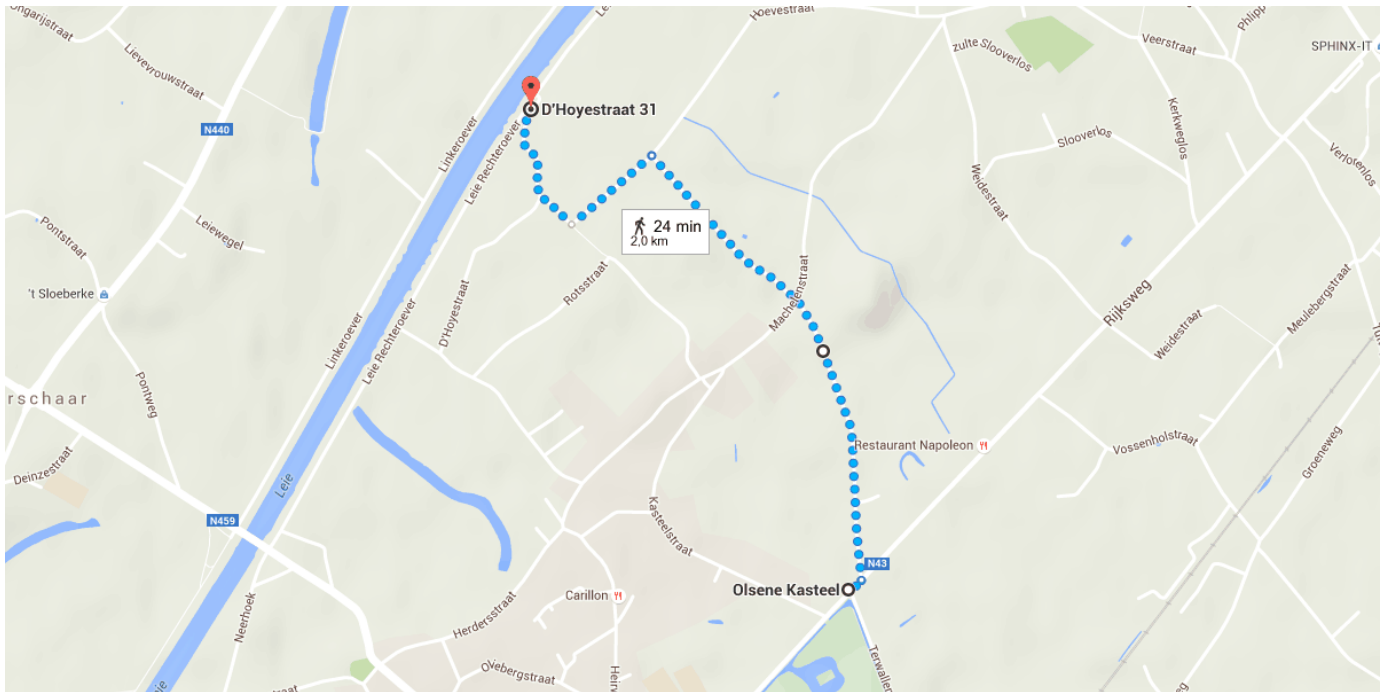

## Directions from Olsene Kasteel to D'Hoyestraat 31

### Olsene Kasteel

Use caution - may involve errors or sections not suited for walking

1. Head northeast on Grote Steenweg/N43 toward Voordestraat

↑ \_\_\_\_\_ 40 m

2. Turn left onto Voordestraat

↶ \_\_\_\_\_ 1.3 km

3. Turn left onto Hoevestraat

↶ \_\_\_\_\_ 280 m

4. Turn right onto D'Hoyestraat

↷ \_\_\_\_\_ 350 m

### D'Hoyestraat 31

9870 Zulte

These directions are for planning purposes only. You may find that construction projects, traffic, weather, or other events may cause conditions to differ from the map results, and you should plan your route accordingly. You must obey all signs or notices regarding your route.